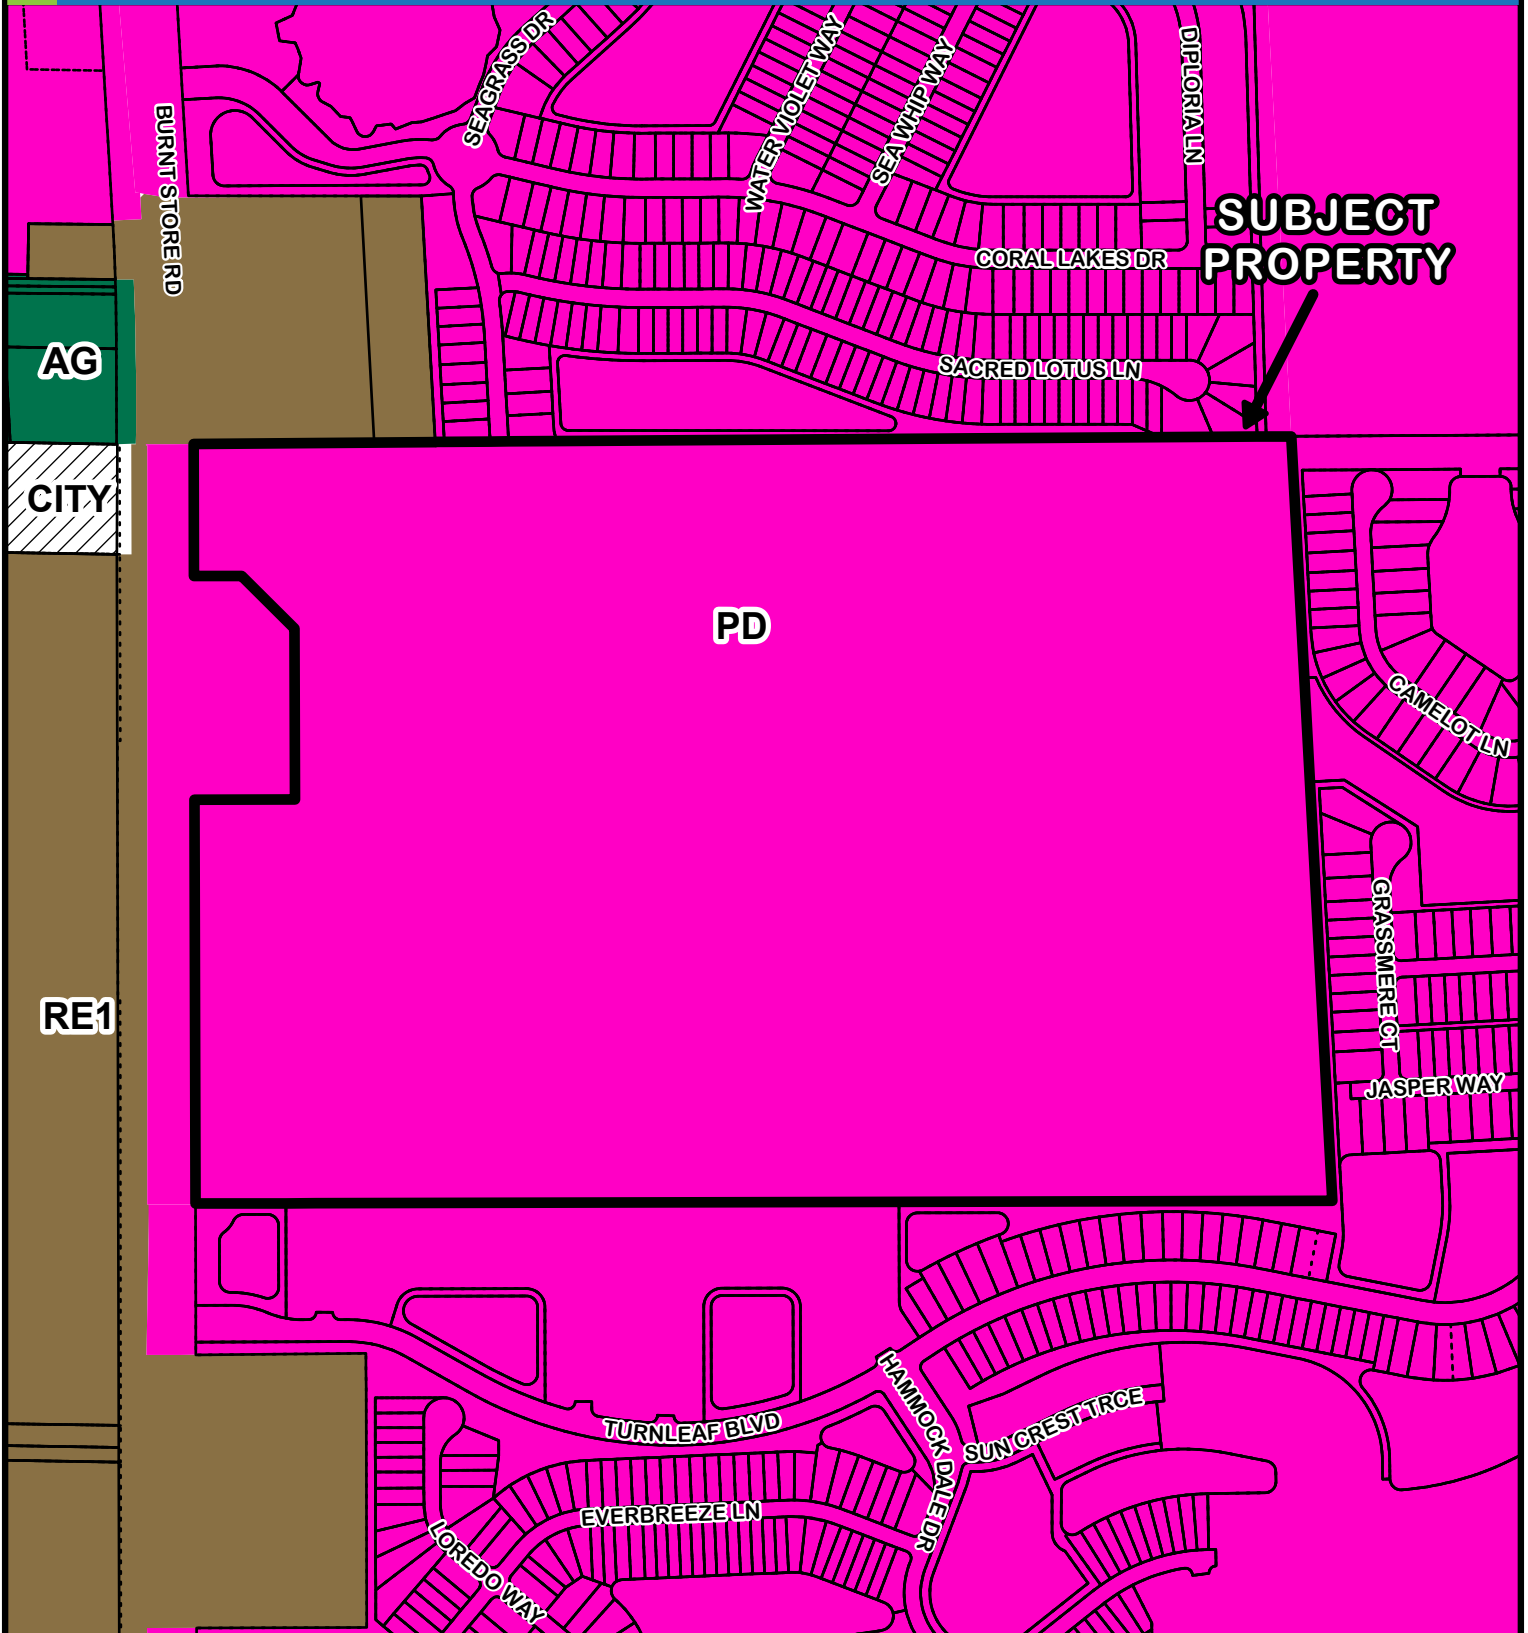

CHARLOTTE COUNTY

Zoning Designations for DRC-25-192

9/42/23 East County

© Copyright 2025 Port Charlotte, FL by Charlotte County
Date Saved: 11/7/2025 2:16 PM By: Finnerty-SR29561

M:\Departments\GIS\Projects\Petition_Maps\Current_Planning\2025\DRC\DRC-25-192\DRC_25_192.aprx