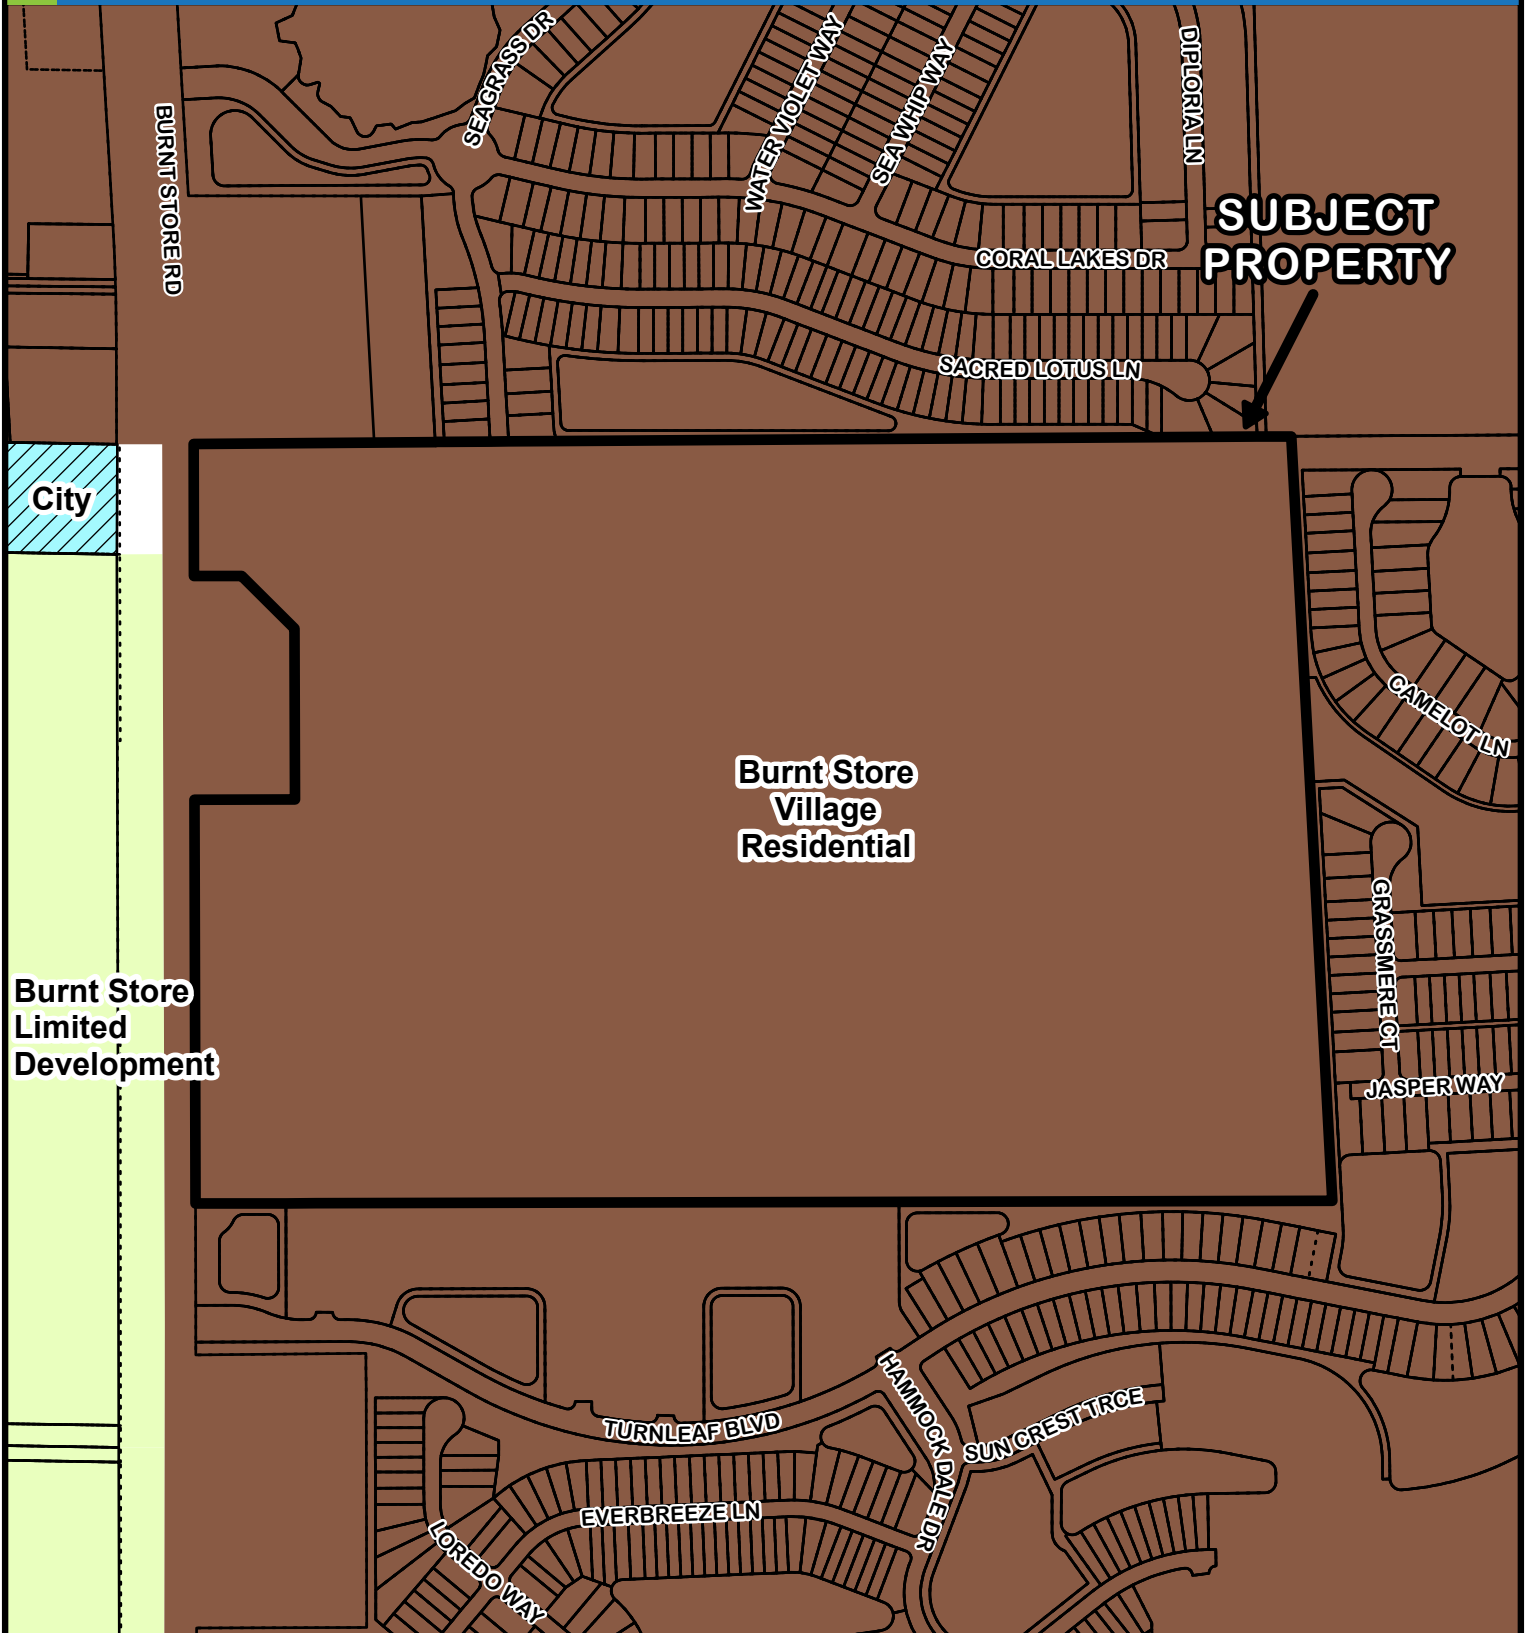

CHARLOTTE COUNTY

FLUM Designations for DRC-25-192

9/42/23 East County