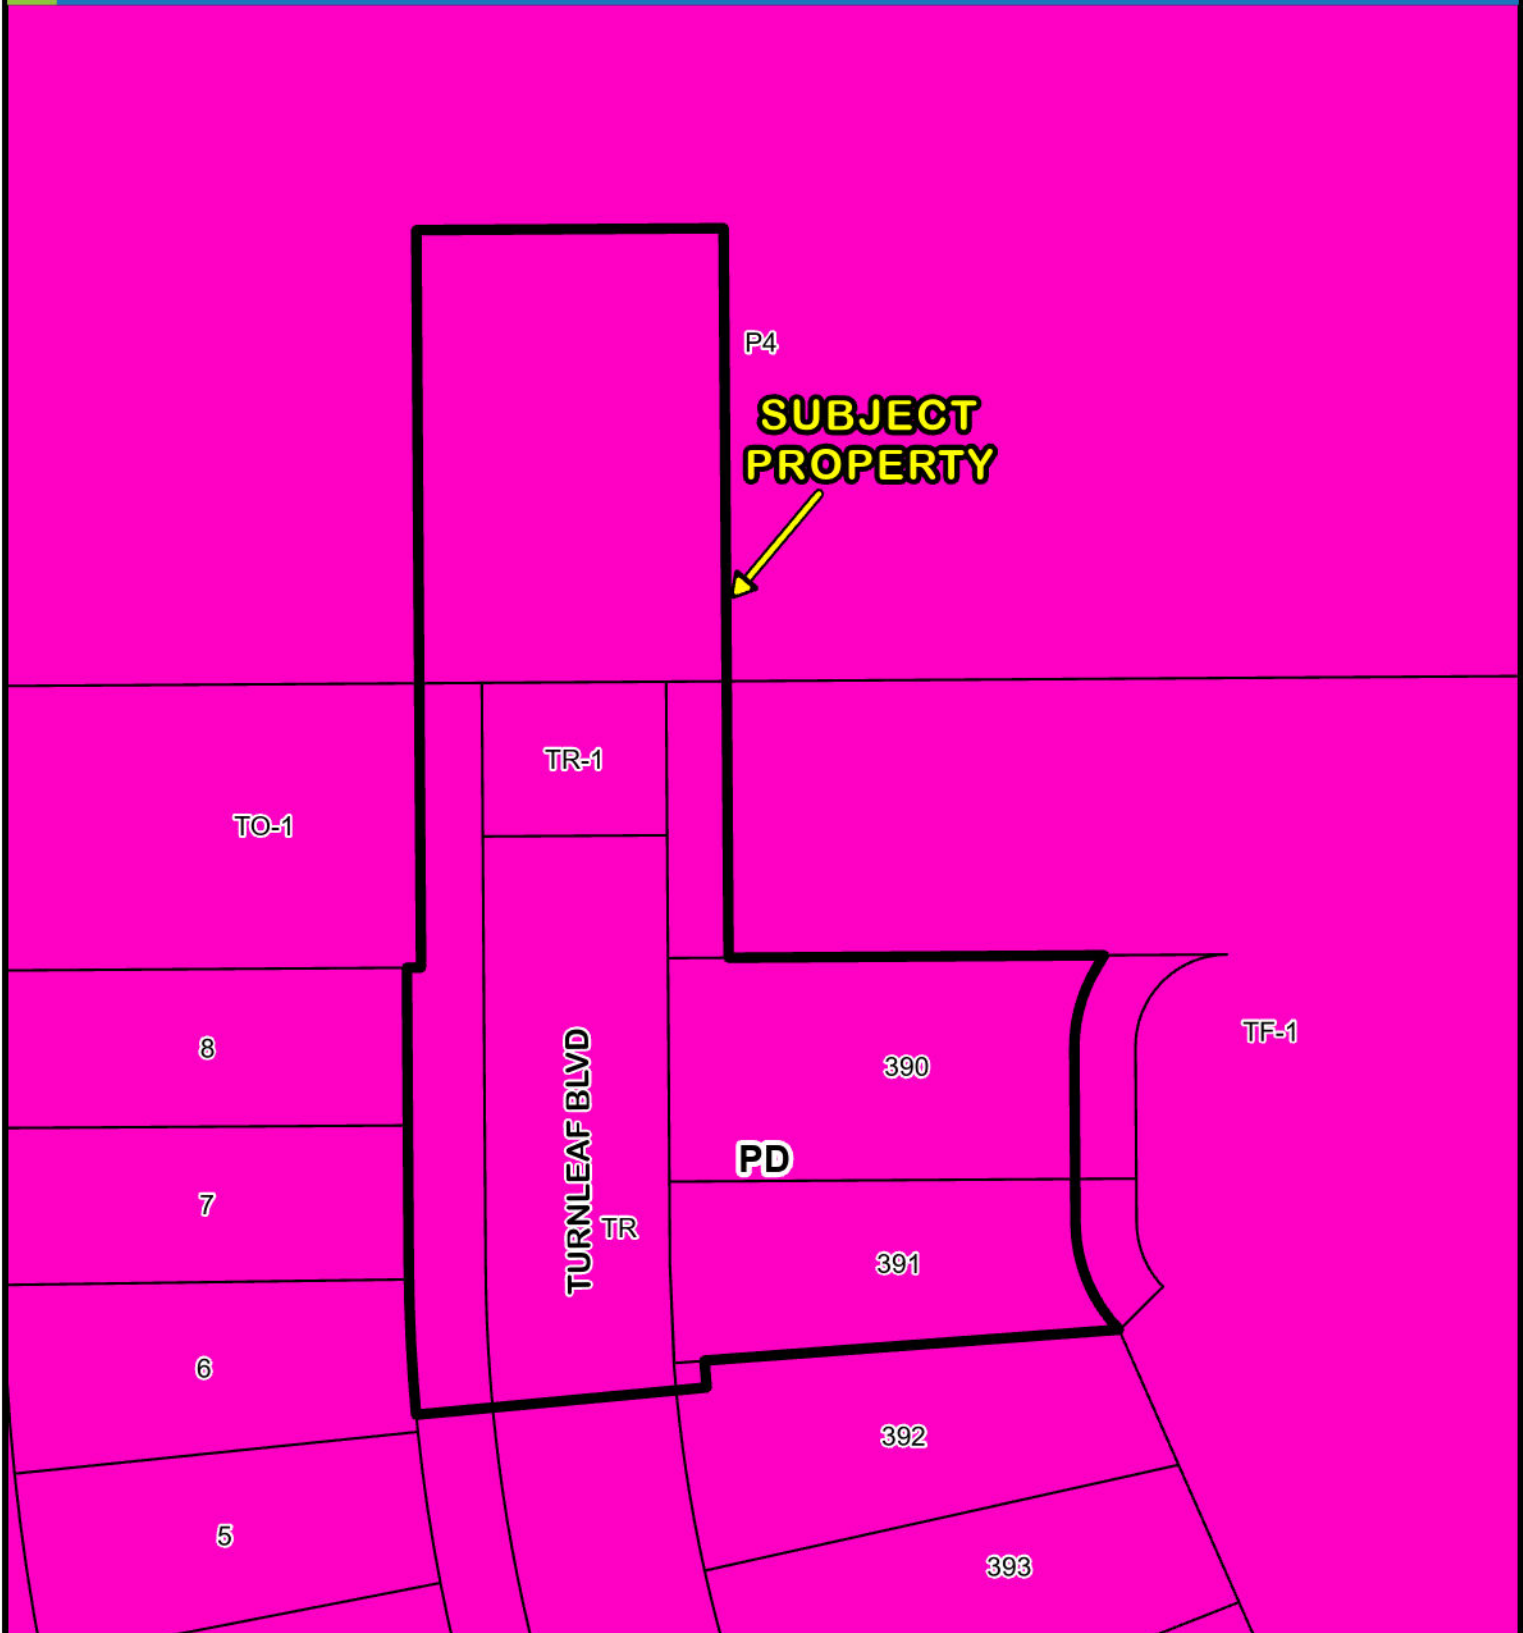

CHARLOTTE COUNTY

Zoning Designations for DRC-26-015

4/42/23 East County