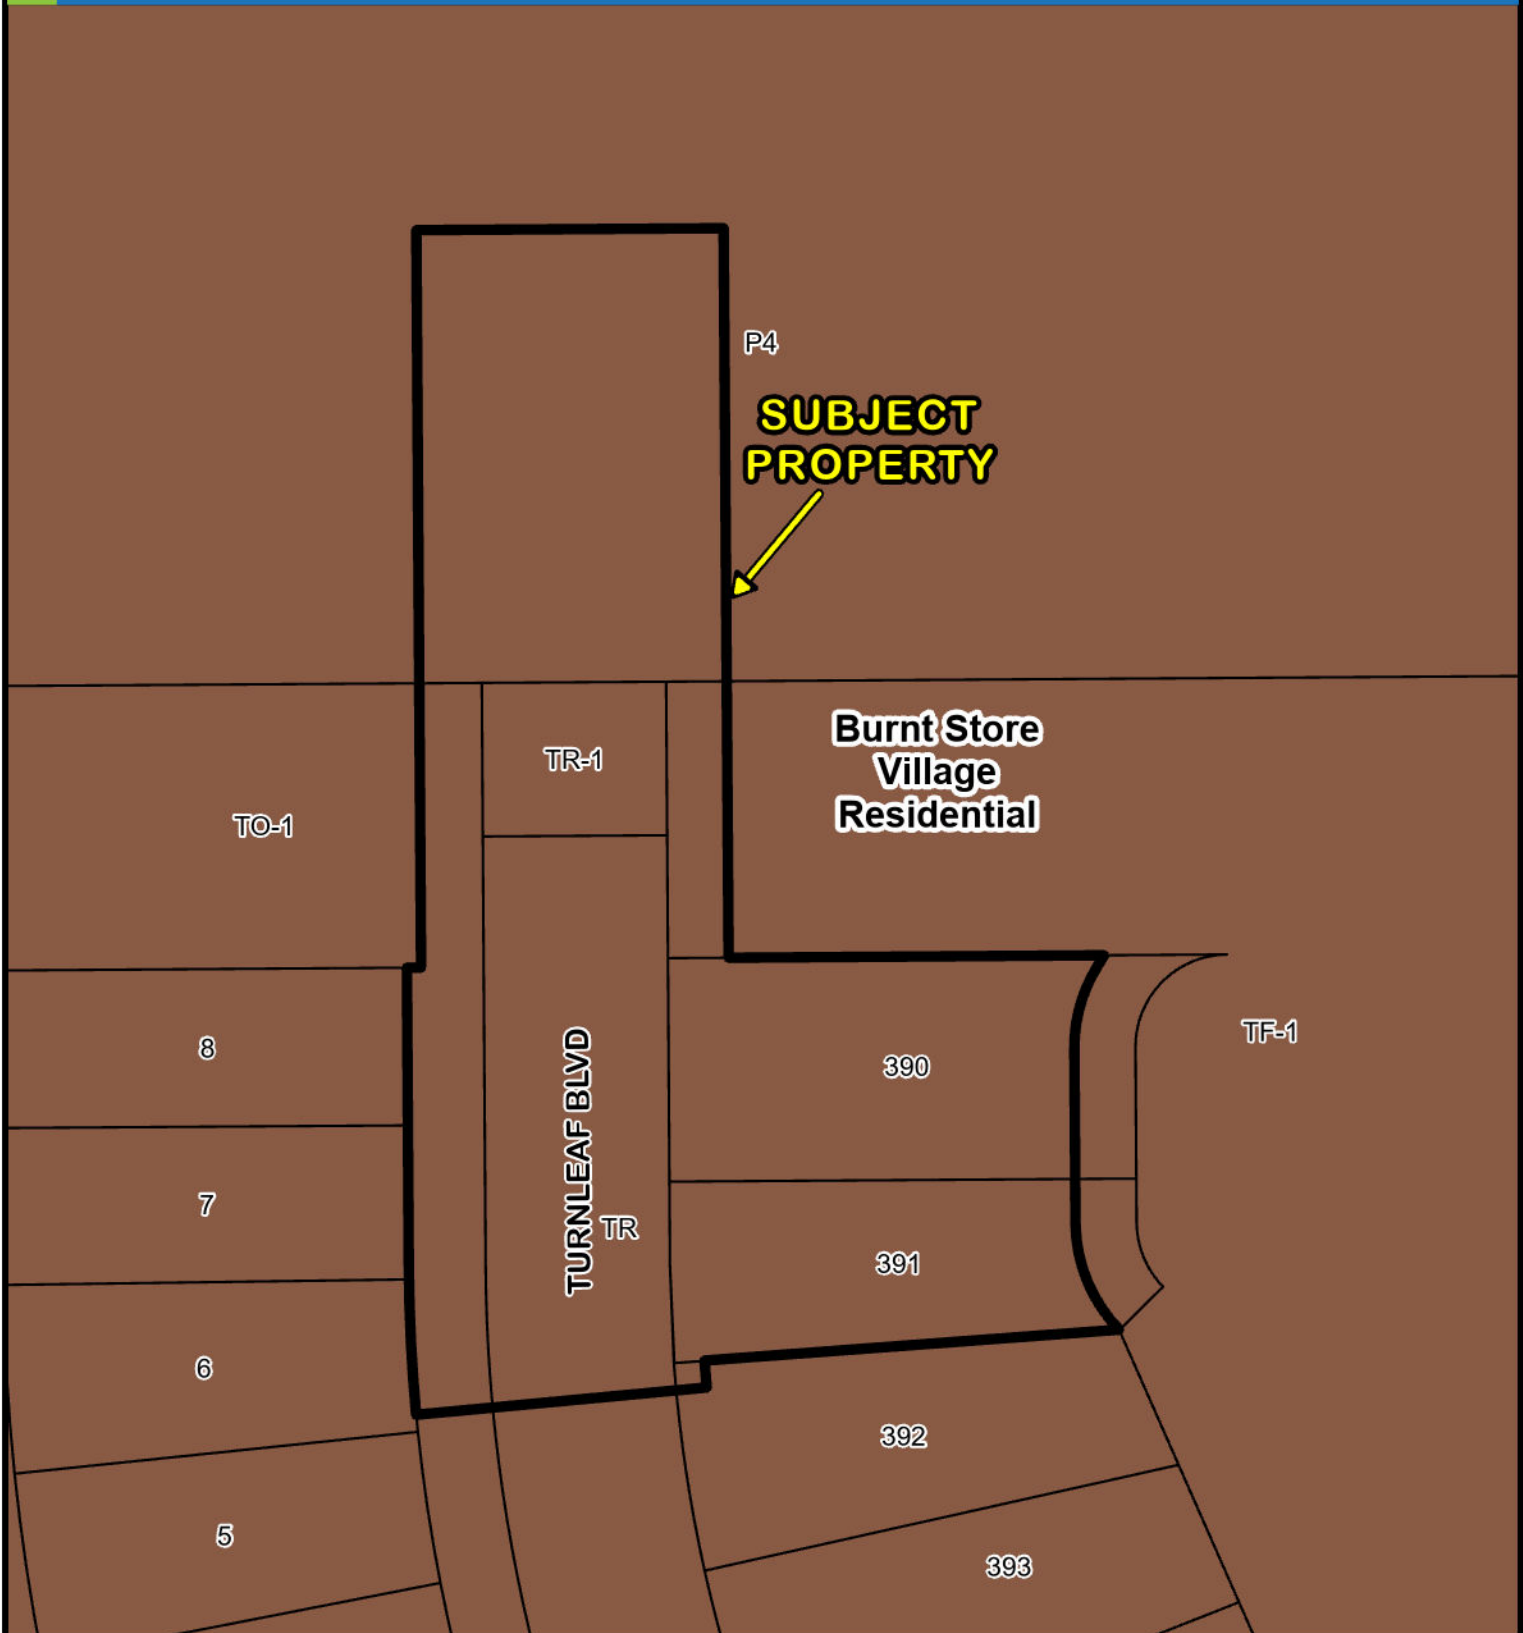

4/42/23 East County