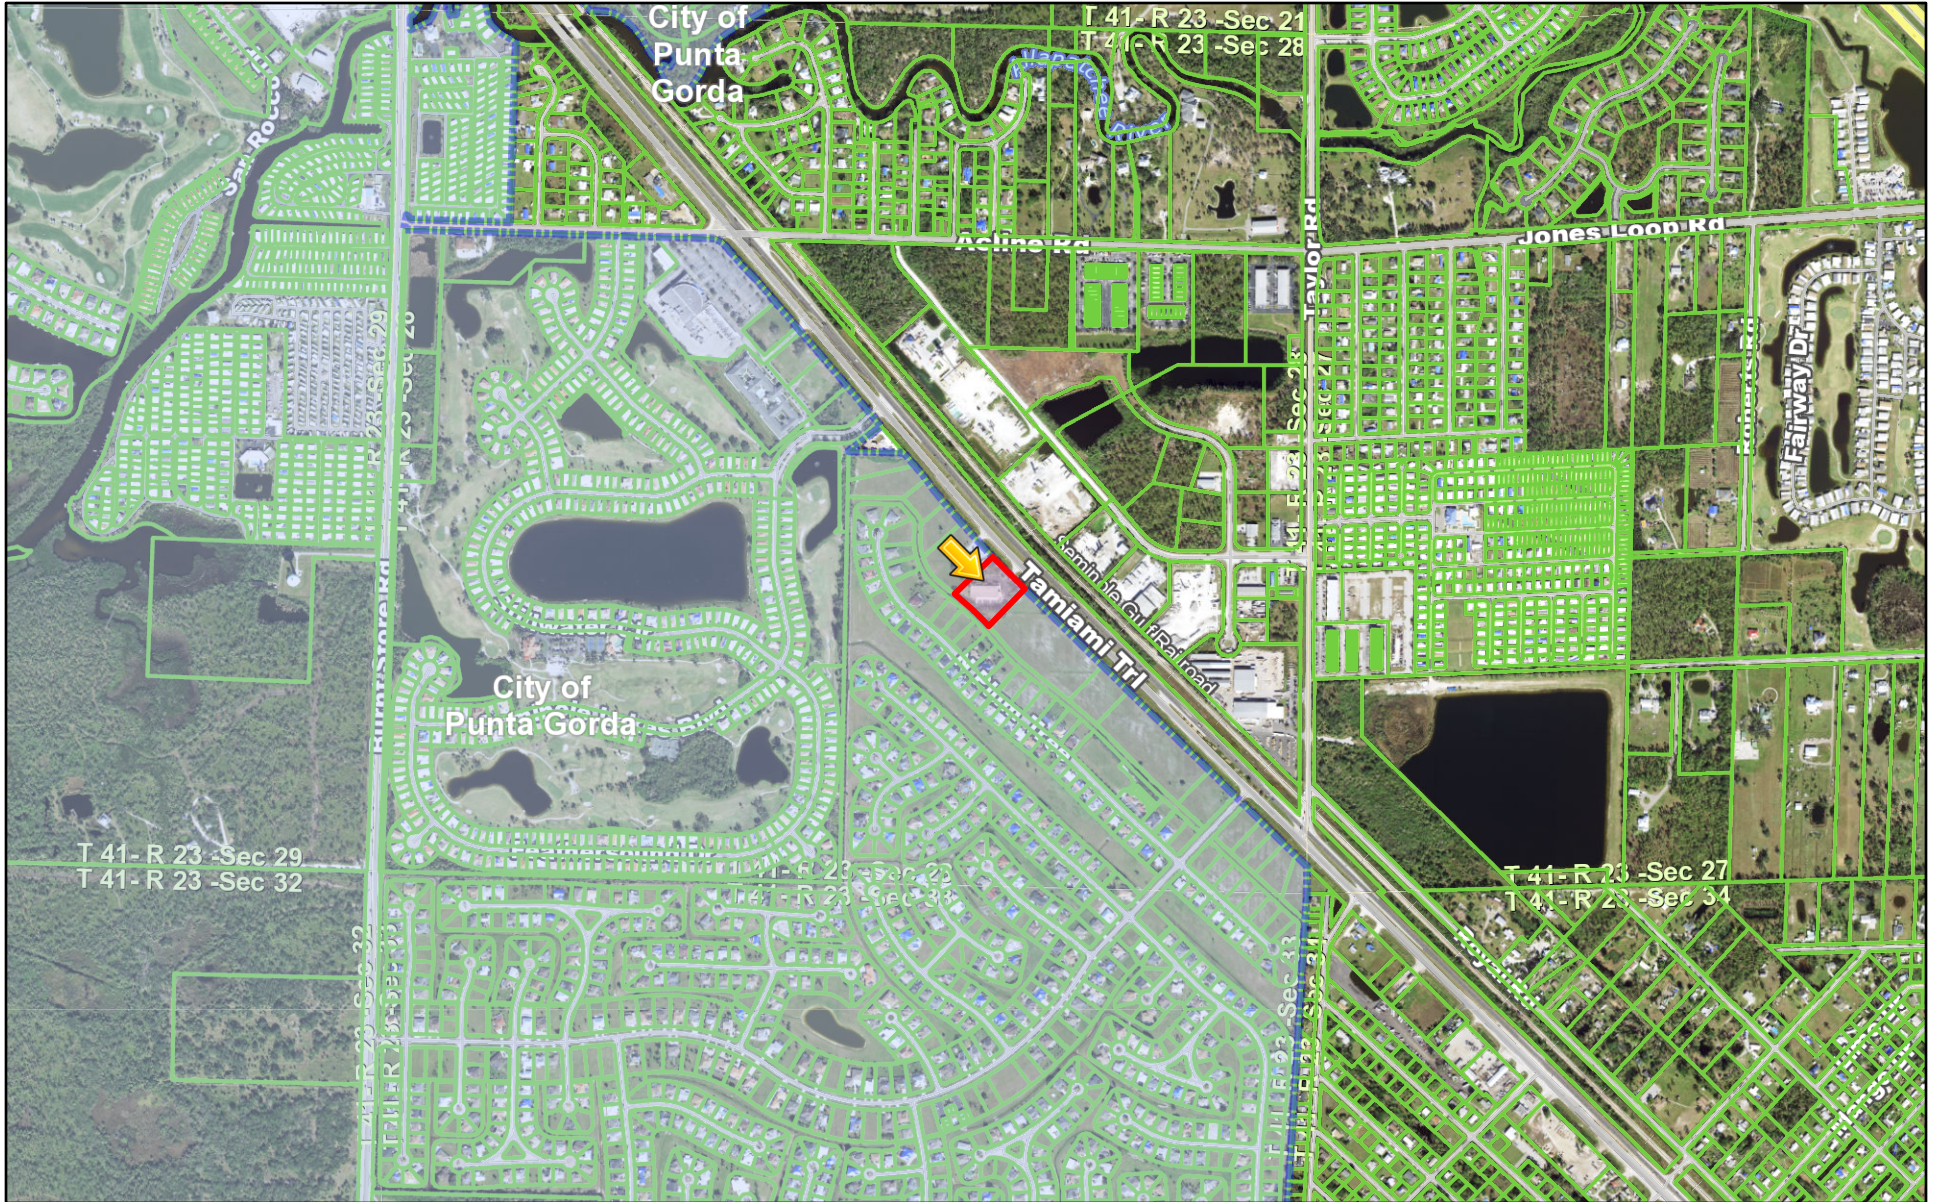

# 10381 Tamiami Trail

September 4, 2024

Charlotte County, Charlotte County GIS

Charlotte County GIS

# 10381 Tamiami Trail

September 4, 2024